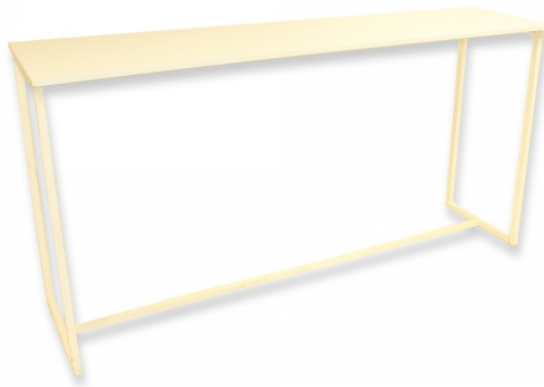

FURNITURE COCKTAIL TABLES

H34B White Square Top
Cocktail Table

H35 Beechwood Top
Cocktail Table

H34 Chrome Cocktail Table

H34a White Round Top
Cocktail Table

P32 Glass Pyramid Cocktail Table

P33 White Eames Cocktail Table

P34 Metal Frame Plinth with
Wooden top

P35 Pallett Cocktail Table

White Plinth Cocktail Table

Steel Square Cocktail Table
(also available in white steel)

Copper and Granite
Cocktail Table

FURNITURE CONVERSATION TABLES

P36 Metal Frame Conversation Table with Black Top

P37 White Metal Frame Conversation Table with Natural Wooden Top

P38 White Metal Frame Conversation Table with White Top

P39 Black Metal Frame Conversation Table With White Top